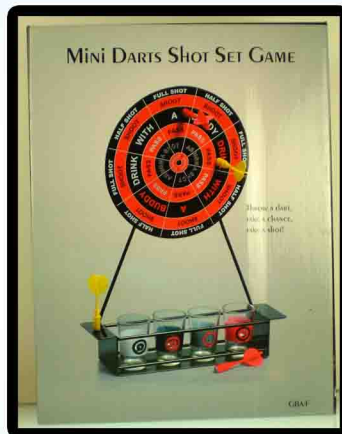

MAGNETIC DARTS
0-24409-47946-5
2915