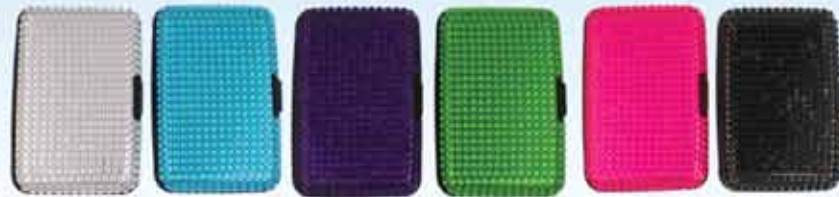

DOLL

DREAM CATCHERS

SCAN SAFE CARD HOLDER

7-22950 22934-7

24 UNITS PER DISPLAY

2758

BLING SCAN SAFE CARD HOLDER

MOMENTO HOLDERS

2980 SMALL

2981 LARGE

MANICURE SET

6-93829 19900-2

2748

7-62888
01067-9

IMAGINE YOUR LOGO
ON THESE ITEMS

**PERSONALIZED
SHOTGLASSES**