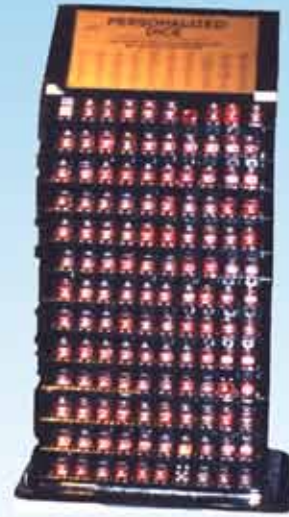

LV POKER CHIPS

IMAGINE YOUR LOGO ON THESE ITEMS

POKER CHIP
MAGNET

7-62888
02741-7
2741

7-62888 02742-4
2742

2754 300pc. set
2755 400pc. set
2756 500pc. set

POKER CHIP
KEYCHAIN

7-62888
02740-0
2740

POKER CHIP
SET

7-62888 02754-7
7-62888 02755-4
7-62888 02756-1

T SHIRTS

WE DO CUSTOM
T SHIRTS

NATIVE PRODUCTS

PERSONALIZED DICE

7-62888 01020-4
1020

12"x12"x26"
4 to 8 ea. of 260 names